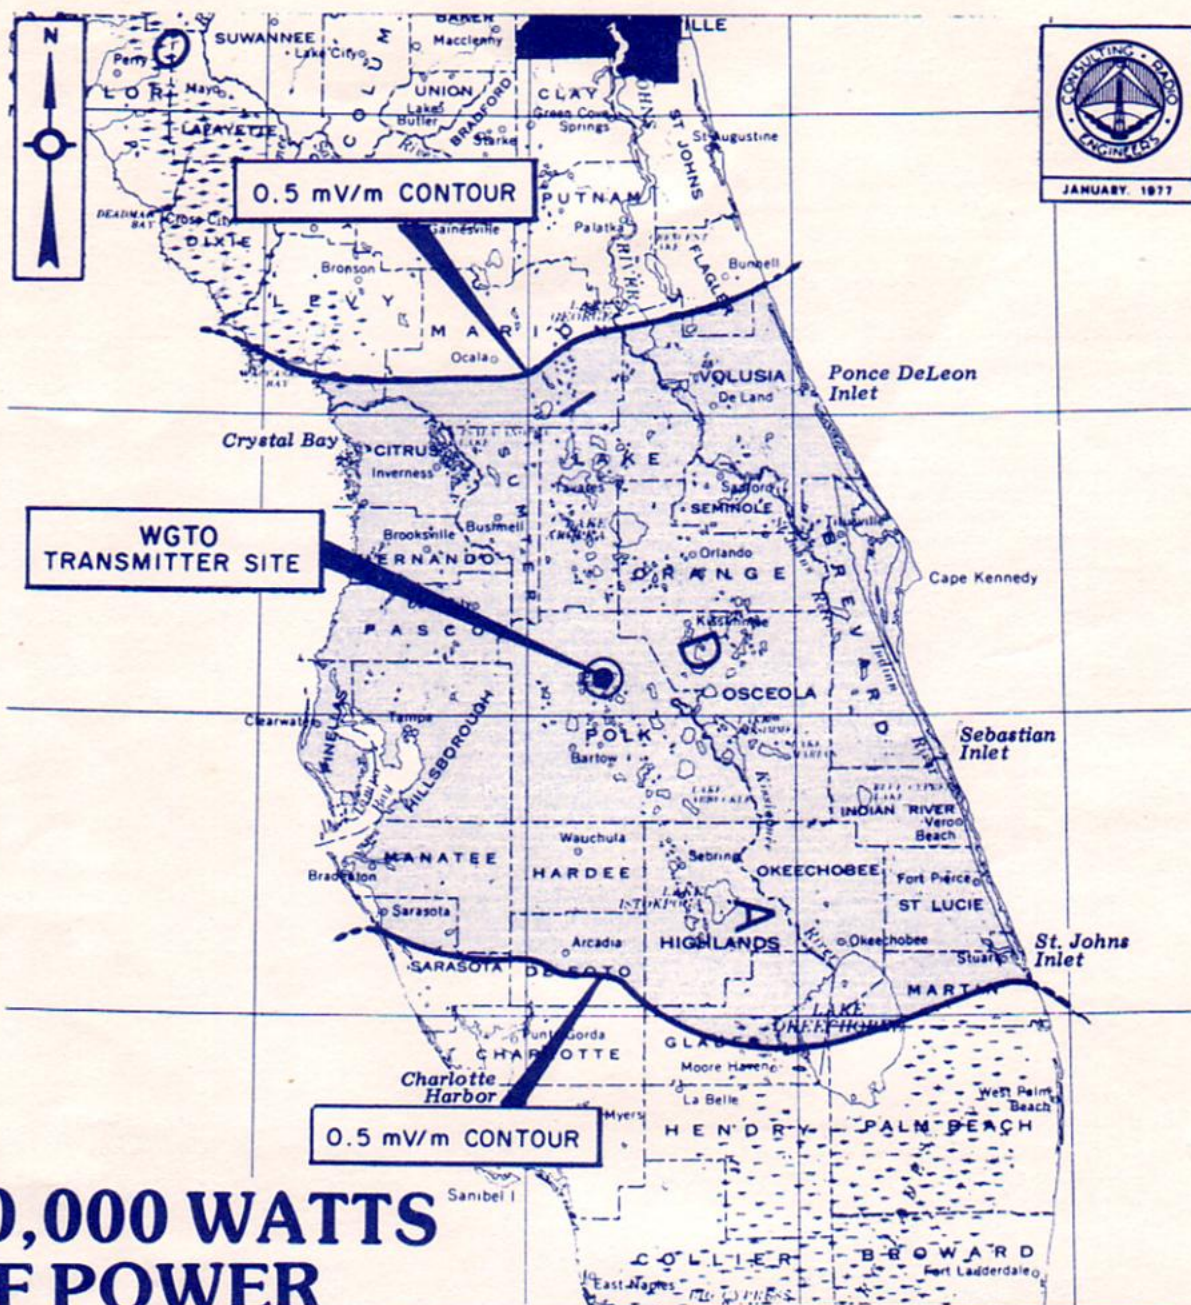

# THE MOST POWERFUL COMBINATION IN THE NATION

**50,000 WATTS  
OF POWER  
AND  
GREAT  
COUNTRY  
MUSIC**

**FIGURE 1**  
0.5 mV/m DAYTIME SERVICE CONTOUR

STATION WGTO  
HUBBARD BROADCASTING, INC.  
CYPRESS GARDENS, FLORIDA  
540 kHz 50 kW DAY-DA 1.0 kW N-DA